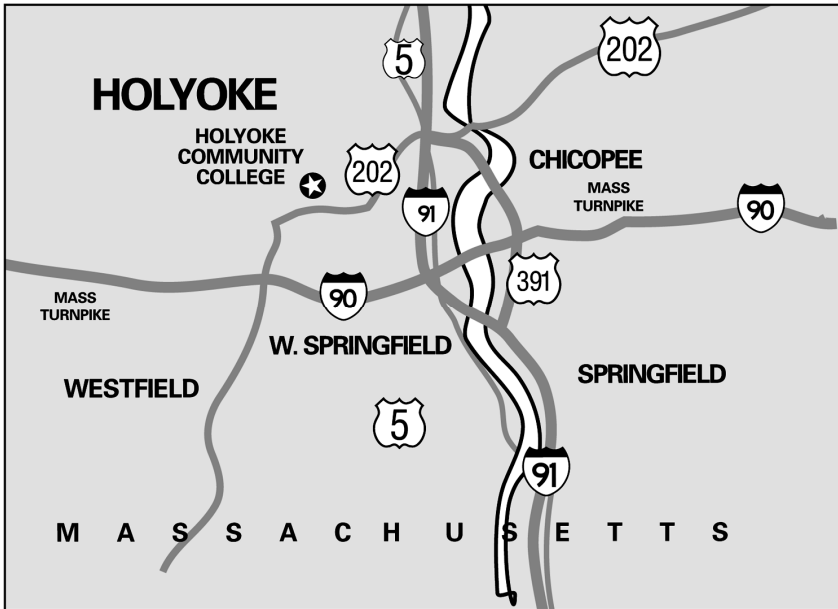

# Directions to Holyoke Community College and Campus Map

## 303 Homestead Avenue, Holyoke MA

### Directions

**From the North:** I-91 South to Exit 16. Right onto Cherry Street (Route 202). Left at first light onto Homestead Avenue. Right at blinking yellow light.

**From the South:** I-91 North to Exit 16. Left onto Cherry Street (Route 202). Left at first light onto Homestead Avenue. Right at blinking yellow light.

**From the East:** Route 90 West to Exit 4 (I-91). I-91 North to Exit 16. Left onto Cherry Street (Route 202). Left at first light onto Homestead Avenue. Right at blinking yellow light.

**From the West:** Route 90 East to Exit 4 (I-91). I-91 North to Exit 16. Left onto Cherry Street (Route 202). Left at first light onto Homestead Avenue. Right at blinking yellow light.