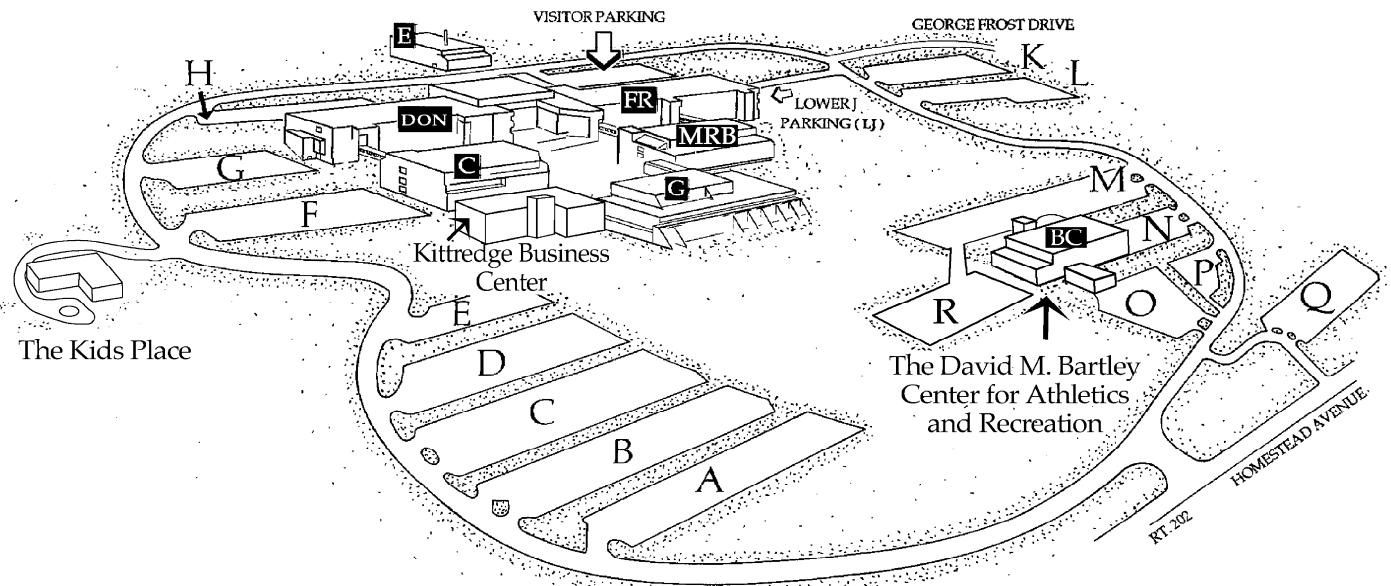

### Directions

**From the North:** I-91 South to Exit 16. Right onto Cherry Street (Route 202). Left at first light onto Homestead Avenue. Right at blinking yellow light.

**From the South:** I-91 North to Exit 16. Left onto Cherry Street (Route 202). Left at first light onto Homestead Avenue. Right at blinking yellow light.

**From the East:** Route 90 West to Exit 4 (I-91). I-91 North to Exit 16. Left onto Cherry Street (Route 202). Left at first light onto Homestead Avenue. Right at blinking yellow light.

**From the West:** Route 90 East to Exit 4 (I-91). I-91 North to Exit 16. Left onto Cherry Street (Route 202). Left at first light onto Homestead Avenue. Right at blinking yellow light.

**Phone #:** 413/552-2500

**Driving Route:** Please enter the campus at the Main Entrance on Homestead. Take a left at the end of the entrance and follow the signs to the listed Parking Lots.

**Parking:** Parking has been reserved for Lots D & E. Walk from the parking lot, over the foot bridge, and into the glass doors of the building. You may then take the elevator or stairs to the 3<sup>rd</sup> floor to the PeoplesBank Conference Center in the Kittredge Business Center.